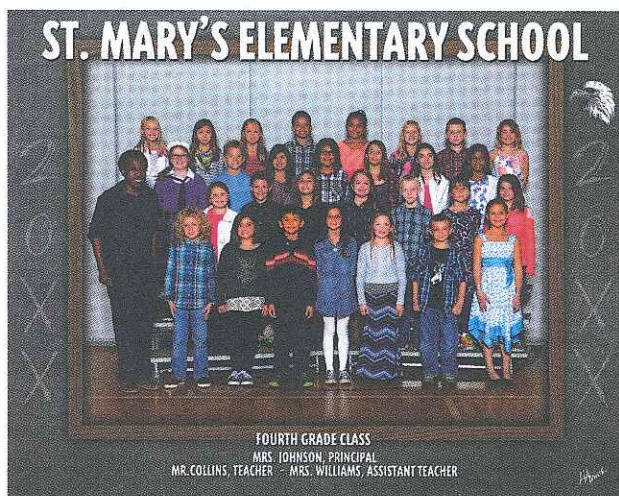

Spring

PICTURE DAY IS COMING!

Don't miss your chance to
order a class picture.

(See flyer for details)

Mark your Calendar!

Lowry Elementary School
Thursday, February 15, 2018

Picture Day ID: CG947764G0

Design and class posing may vary by school.